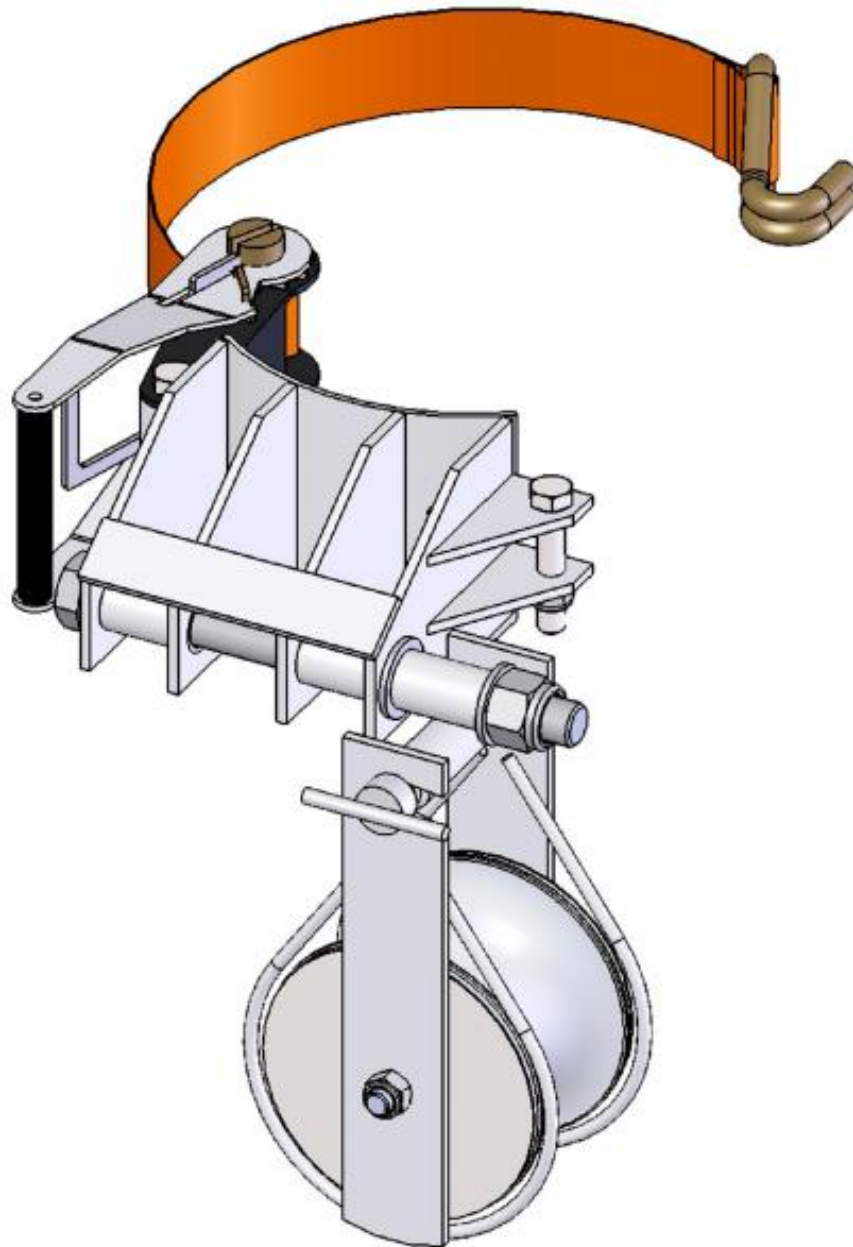

CLYDESDALE

Powering the Future

Parts List: CLY 680 110

Slight Angle Roller

CLYDESDALE

Powering the Future

Parts List: CLY 680 110

Slight Angle Roller

CLYDESDALE**Powering the Future****Parts List: CLY 680 110****Slight Angle Roller**

Item No.	Part No.	Description	Qty
1	ZZ 110 20	M20 WASHER NORMA;	3
2	ZZ 120 20	M20 NYLOCK NUT	1
3	ZZ 680 0007	T-BOLT	1
4	ZZ 105 03	50MM RATCHET STRAP	1
4.7	ZZ 100 1265	M12 X 65 BOLT	1
4.8	ZZ 120 12	M12 NYLOCK NUT	1
5	ZZ 120 12	M12 NYLOCK NUT	3
6	ZZ 100 1265	M12 X 65 BOLT	1
7	ZZ 100 1225	M12 X 25MM BOLT	1
8	ZZ 110 12L	M12 LOCK WASHER	1
9	ZZ 680 0006	ROLLER BODY	1
10	ZZ 680 0004	SLIGHT ANGLE ROLLER, FIXED SIDE PLATE	1
4	ZZ 680 0005	SLIGHT ANGLE ROLLER, FLOATING SIDE PLATE	1
12	ZZ 680 0000	ROLLER ASSY C/W BEARINGS, SHAFT, CLIPS	1
12.1	ZZ 140 006	BEARING 6202 2RS	2
12.2	ZZ 680 0001	ALUMINIUM ROLLER	1
12.3	ZZ 680 0002	ROLLER SPINDLE	1
12.4	ZZ 105 15E	CIRCLIP FOR 15MM SHAFT	2
13	ZZ 100 20240	SET BOLT M20 X 240MM PLATED	1
14	ZZ 680 0101	GUARD PLATE	2