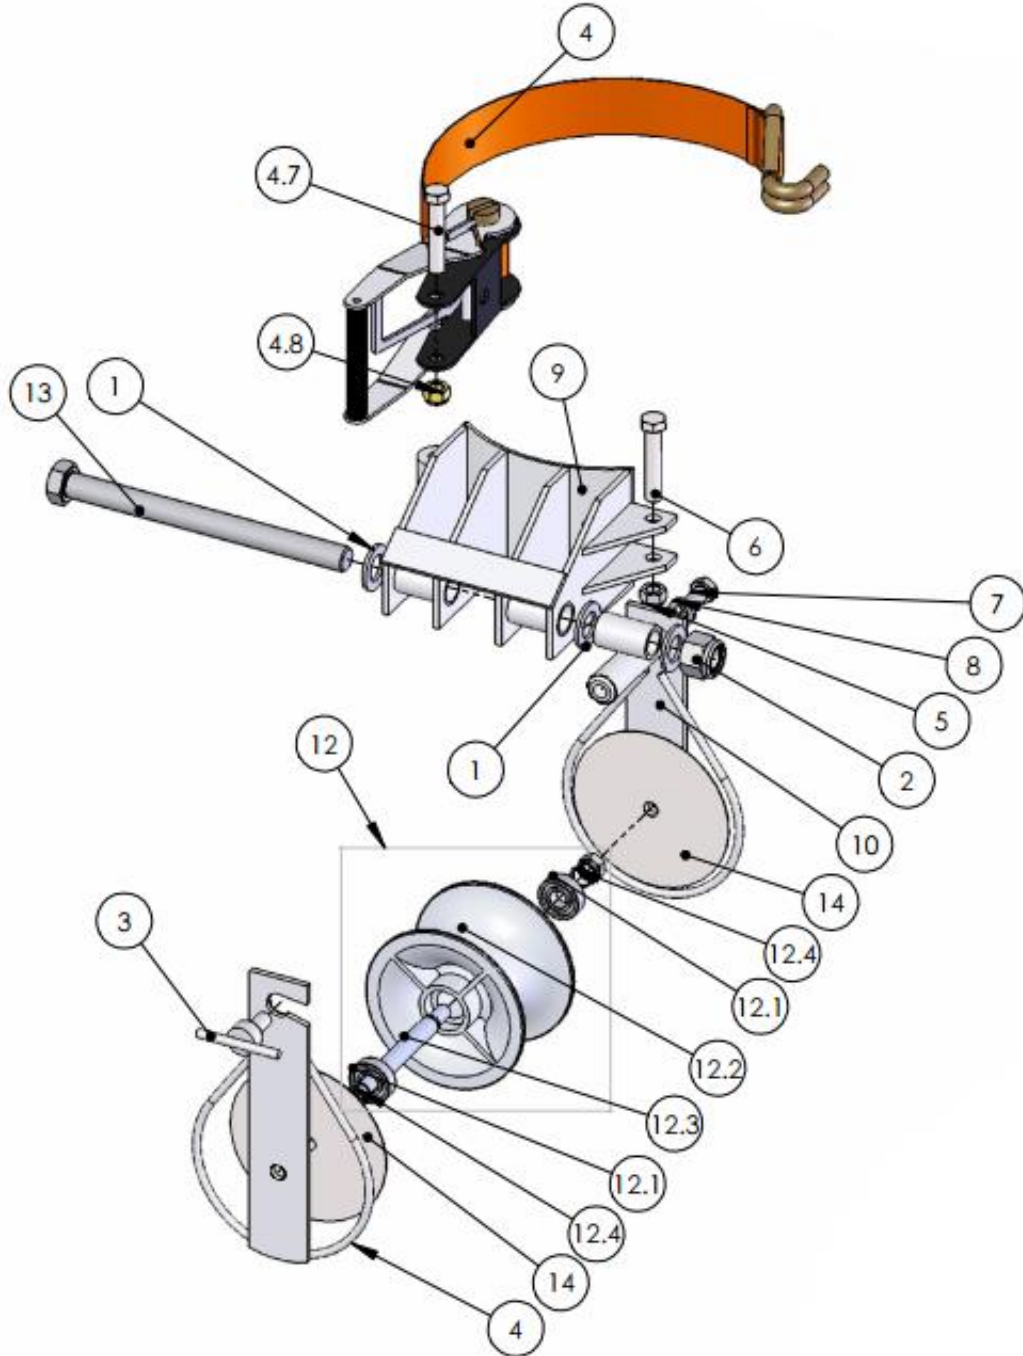

CLYDESDALE

Powering the Future

Parts List: CLY 680 110

Slight Angle Roller

CLYDESDALE

Powering the Future

Parts List: CLY 680 110

Slight Angle Roller

CLYDESDALE**Powering the Future****Parts List: CLY 680 110****Slight Angle Roller**

Item No.	Part No.	Description	Qty
1	ZZ 110 20	M20 WASHER NORMA;	3
2	ZZ 120 20	M20 NYLOCK NUT	1
3	ZZ 680 0007	T-BOLT	1
4	ZZ 105 03	50MM RATCHET STRAP	1
4.7	ZZ 100 1265	M12 X 65 BOLT	1
4.8	ZZ 120 12	M12 NYLOCK NUT	1
5	ZZ 120 12	M12 NYLOCK NUT	3
6	ZZ 100 1265	M12 X 65 BOLT	1
7	ZZ 100 1225	M12 X 25MM BOLT	1
8	ZZ 110 12L	M12 LOCK WASHER	1
9	ZZ 680 0006	ROLLER BODY	1
10	ZZ 680 0004	SLIGHT ANGLE ROLLER, FIXED SIDE PLATE	1
4	ZZ 680 0005	SLIGHT ANGLE ROLLER, FLOATING SIDE PLATE	1
12	ZZ 680 0000	ROLLER ASSY C/W BEARINGS, SHAFT, CLIPS	1
12.1	ZZ 140 006	BEARING 6202 2RS	2
12.2	ZZ 680 0001	ALUMINIUM ROLLER	1
12.3	ZZ 680 0002	ROLLER SPINDLE	1
12.4	ZZ 105 15E	CIRCLIP FOR 15MM SHAFT	2
13	ZZ 100 20240	SET BOLT M20 X 240MM PLATED	1
14	ZZ 680 0101	GUARD PLATE	2