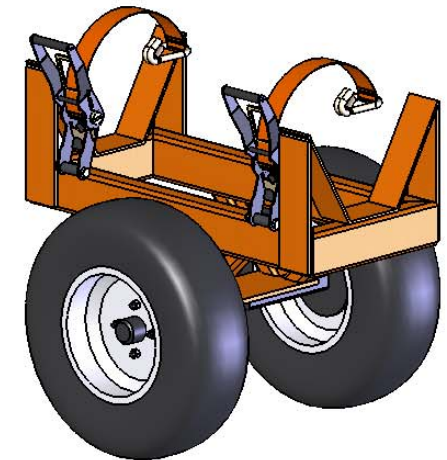

CLY 1009: POLE BOGIE Data Sheet

Ratchet Straps:
Allow quick, easy and secure fastening/unfastening of poles. Fully adjustable to suit individual pole diameters at either end.

Pneumatic Wheels with Ball Race Suspension:
Ensures ease of movement under load.

Fully Painted Bodywork

High Quality Steel:
Fully welded frame to handle poles with ease.

Clydesdale Ltd.
Instal House, 3 Sunbeam Rd
Woburn Road Ind. Est., Kempston
Bedfordshire MK42 7BZ
United Kingdom

T: +44 (0) 1234 855 855
F: +44 (0) 1234 855 800
E: sales@clydesdale.ltd.uk
www.clydesdale.ltd.uk

Ride Height	A	225mm
Max Width	B	700mm
Max Length	C	800mm
Pole Diameter Capacity	D	350mm
Max Load		1000kg