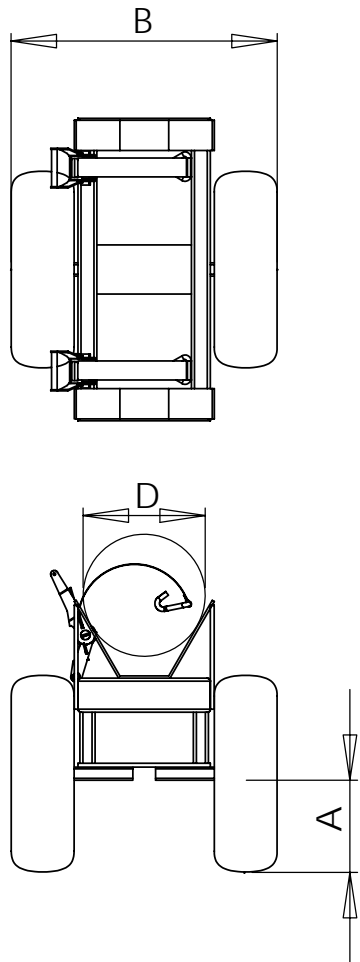

CLY 1009: POLE BOGIE Data Sheet

Ratchet Straps:
Allow quick, easy and secure fastening/unfastening of poles. Fully adjustable to suit individual pole diameters at either end.

Pneumatic Wheels with Ball Race Suspension:
Ensures ease of movement under load.

Fully Painted Bodywork

High Quality Steel:
Fully welded frame to handle poles with ease.

Clydesdale Ltd.
Instal House, 3 Sunbeam Rd
Woburn Road Ind. Est., Kempston
Bedfordshire MK42 7BZ
United Kingdom

T: +44 (0) 1234 855 855
F: +44 (0) 1234 855 800
E: sales@clydesdale.ltd.uk
www.clydesdale.ltd.uk

Ride Height	A	225mm
Max Width	B	700mm
Max Length	C	800mm
Pole Diameter Capacity	D	350mm
Max Load		1000kg