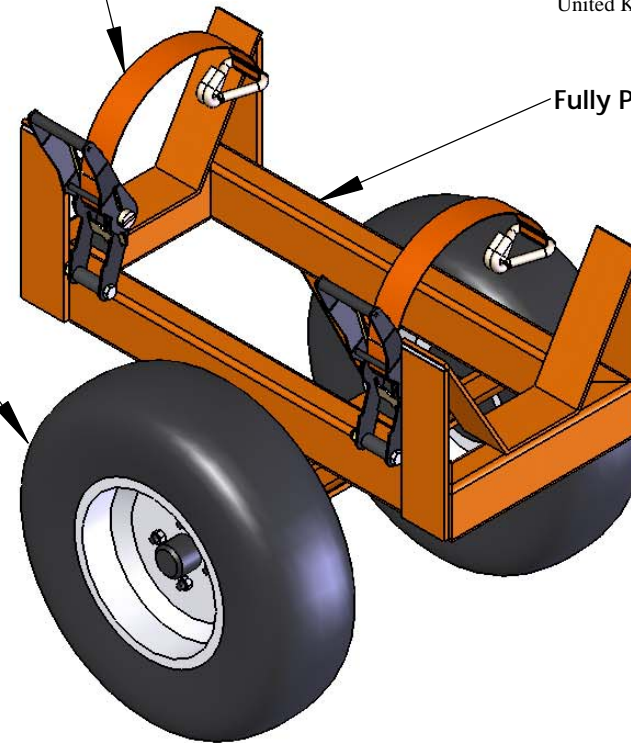

CLY 1009: POLE BOGIE Data Sheet

Ratchet Straps:
Allow quick, easy and secure fastening/unfastening of poles. Fully adjustable to suit individual pole diameters at either end.

Pneumatic Wheels with Ball Race Suspension:
Ensures ease of movement under load.

Fully Painted Bodywork

High Quality Steel:
Fully welded frame to handle poles with ease.

Clydesdale Ltd.
Instal House, 3 Sunbeam Rd
Woburn Road Ind. Est., Kempston
Bedfordshire MK42 7BZ
United Kingdom

T: +44 (0) 1234 855 855
F: +44 (0) 1234 855 800
E: sales@clydesdale.ltd.uk
www.clydesdale.ltd.uk

Ride Height	A	225mm
Max Width	B	700mm
Max Length	C	800mm
Pole Diameter Capacity	D	350mm
Max Load		1000kg