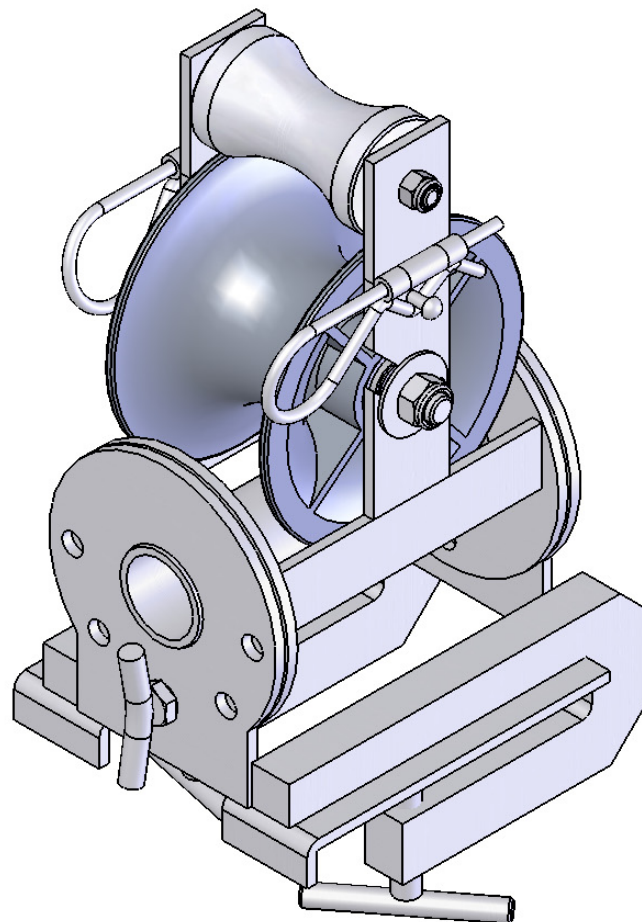

CLY 680 170

Cross Arm Mounted Angle Roller

Illustrated Parts List

Clydesdale Ltd.

Instal House, 3 Sunbeam Road,
Woburn Road Ind. Est., Kempston,
Bedfordshire MK42 7BZ
United Kingdom

Tel: +44 (01234) 855855
Fax: +44 (01234) 855800
E-mail: sales@clydesdale.ltd.uk
www.clydesdale.ltd.uk

ITEM NO.	PART NUMBER	DESCRIPTION	QTY.
1	ZZ 680 0031	BASE	1
2	ZZ 680 0032	TOP ROLLER SIDE	1
3	ZZ 680 0000	ROLLER ASSY C/W BEARINGS,SHAFT,CLIPS	1
3.1	ZZ 140 006	BEARING 6202 2RS	2
3.2	ZZ 680 0001	ALUMINIUM ROLLER	1
3.3	ZZ 680 0002	ROLLER SPINDLE	1
3.4	ZZ 105 15E	CIRCLIP FOR 15MM SHAFT	2
4	ZZ 680 0035	TOP ROLLER SIDE W/BOLT	1
5	ZZ 105 05	R CLIP 5MM	2
6	ZZ 100 1020	BOLT M10 X 20MM HT PLATED	1
7	ZZ 680 0033	TOP ROLLER	1
8	ZZ 110 12	M12 WASHER NORMAL PLATED	2
9	ZZ 680 0036	TOP ROLLER BUSH	1
10	ZZ 120 08	M8 NYLOCK NUT	1
11	ZZ 120 12	M12 NYLOCK NUT	2
12	ZZ 680 0037	LARGE M12 WASHER W/WIRE LOCK HOLES	2
13	ZZ 680 0038	THUMB SCREW M12	2