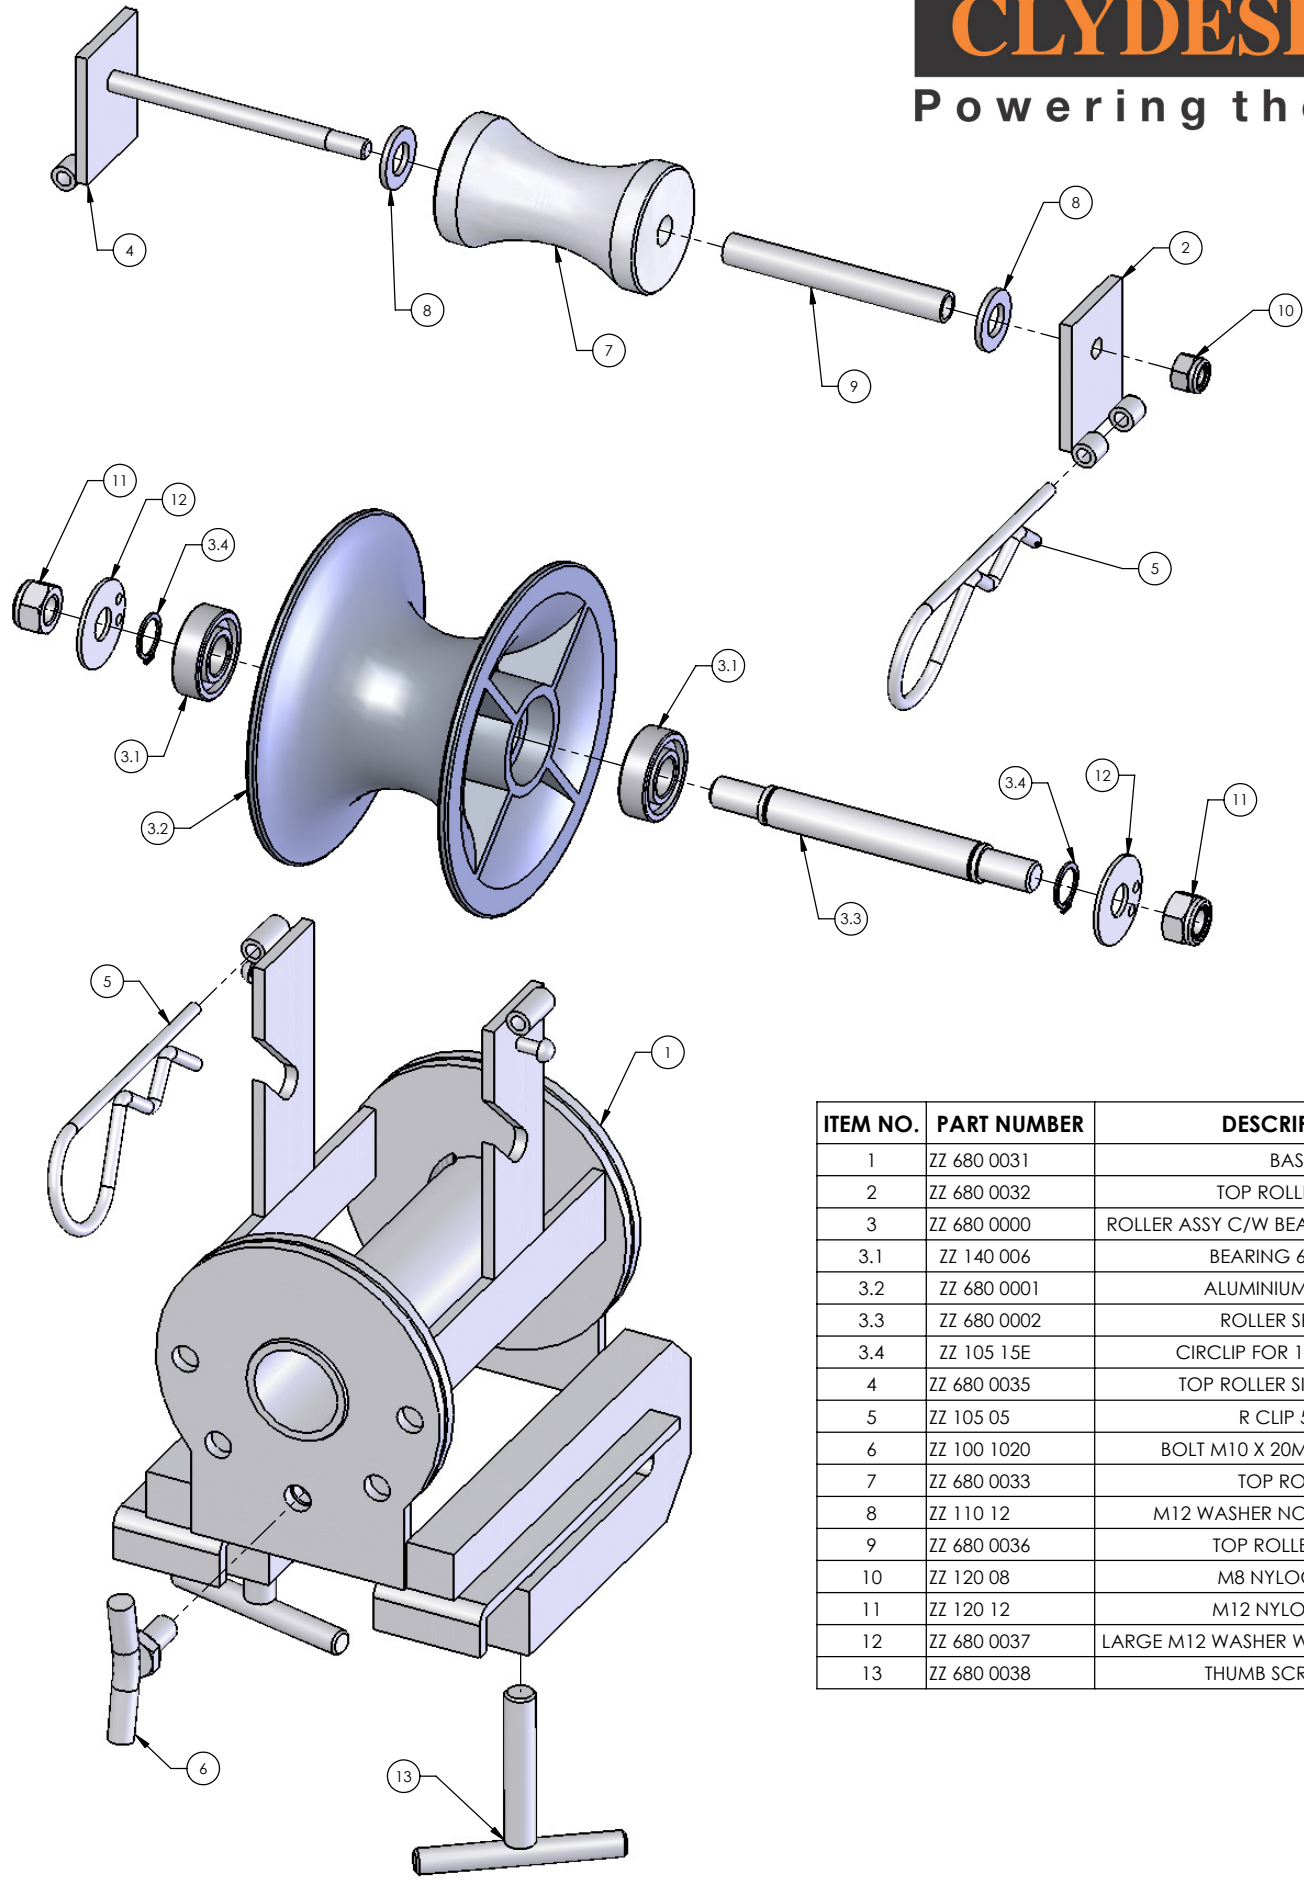

CLY 680 170

Cross Arm Mounted Angle Roller

Illustrated Parts List

Clydesdale Ltd.

Instal House, 3 Sunbeam Road,
Woburn Road Ind. Est., Kempston,
Bedfordshire MK42 7BZ
United Kingdom

Tel: +44 (01234) 855855
Fax: +44 (01234) 855800
E-mail: sales@clydesdale.ltd.uk
www.clydesdale.ltd.uk

ITEM NO.	PART NUMBER	DESCRIPTION	QTY.
1	ZZ 680 0031	BASE	1
2	ZZ 680 0032	TOP ROLLER SIDE	1
3	ZZ 680 0000	ROLLER ASSY C/W BEARINGS,SHAFT,CLIPS	1
3.1	ZZ 140 006	BEARING 6202 2RS	2
3.2	ZZ 680 0001	ALUMINIUM ROLLER	1
3.3	ZZ 680 0002	ROLLER SPINDLE	1
3.4	ZZ 105 15E	CIRCLIP FOR 15MM SHAFT	2
4	ZZ 680 0035	TOP ROLLER SIDE W/BOLT	1
5	ZZ 105 05	R CLIP 5MM	2
6	ZZ 100 1020	BOLT M10 X 20MM HT PLATED	1
7	ZZ 680 0033	TOP ROLLER	1
8	ZZ 110 12	M12 WASHER NORMAL PLATED	2
9	ZZ 680 0036	TOP ROLLER BUSH	1
10	ZZ 120 08	M8 NYLOCK NUT	1
11	ZZ 120 12	M12 NYLOCK NUT	2
12	ZZ 680 0037	LARGE M12 WASHER W/WIRE LOCK HOLES	2
13	ZZ 680 0038	THUMB SCREW M12	2