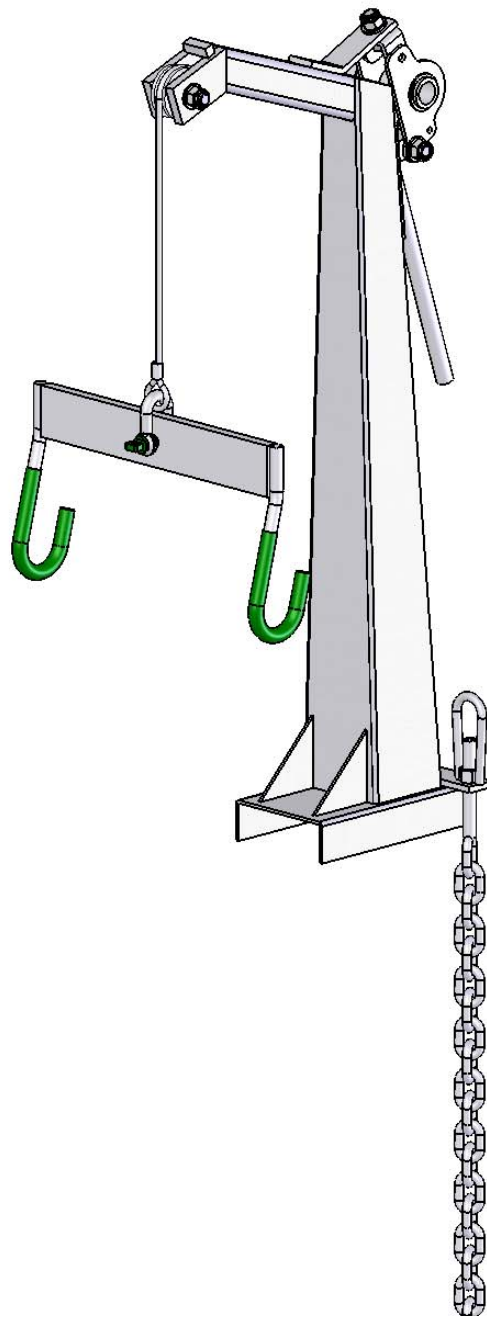

CLY 1021

Conductor Lifter

Illustrated Parts List

Clydesdale Ltd.

Instal House, 3 Sunbeam Road,
Woburn Road Ind. Est., Kempston,
Bedfordshire MK42 7BZ
United Kingdom

Tel: +44 (01234) 855855
Fax: +44 (01234) 855800
E-mail: sales@clydesdale.ltd.uk
www.clydesdale.ltd.uk

ITEM NO.	PART NUMBER	DESCRIPTION	QTY.
1	ZZ 1021 00	CONDUCTOR LIFTER BODY	1
2	ZZ 1021 03	SHACKLE BAR	1
3	ZZ 1021 04	NYLON ROLLER	1
4	CLY 710 GPD 1	SHACKLE DEE GREEN PIN 1000KG	1
5	CLY 700 1000	1000KG PULL-LIFT	1
6	ZZ 1021 01	CHAIN & STUD	1
7	ZZ 1021 02	CHAIN LOOP	1
8	ZZ 110 12	M12 WASHER NORMAL PLATED	5
9	ZZ 120 12	M12 NYLOCK NUT	3
10	ZZ 100 1260	M12 X 60 BOLT HT PLATED	2
11	ZZ 100 1230	M12 X 30 BOLT HT PLATED	1
12	ZZ 1021 05	CONDUCTOR PROTECTOR	2
13	ZZ 1021 06	5MM 6 X 19 IWRC ROPE	1