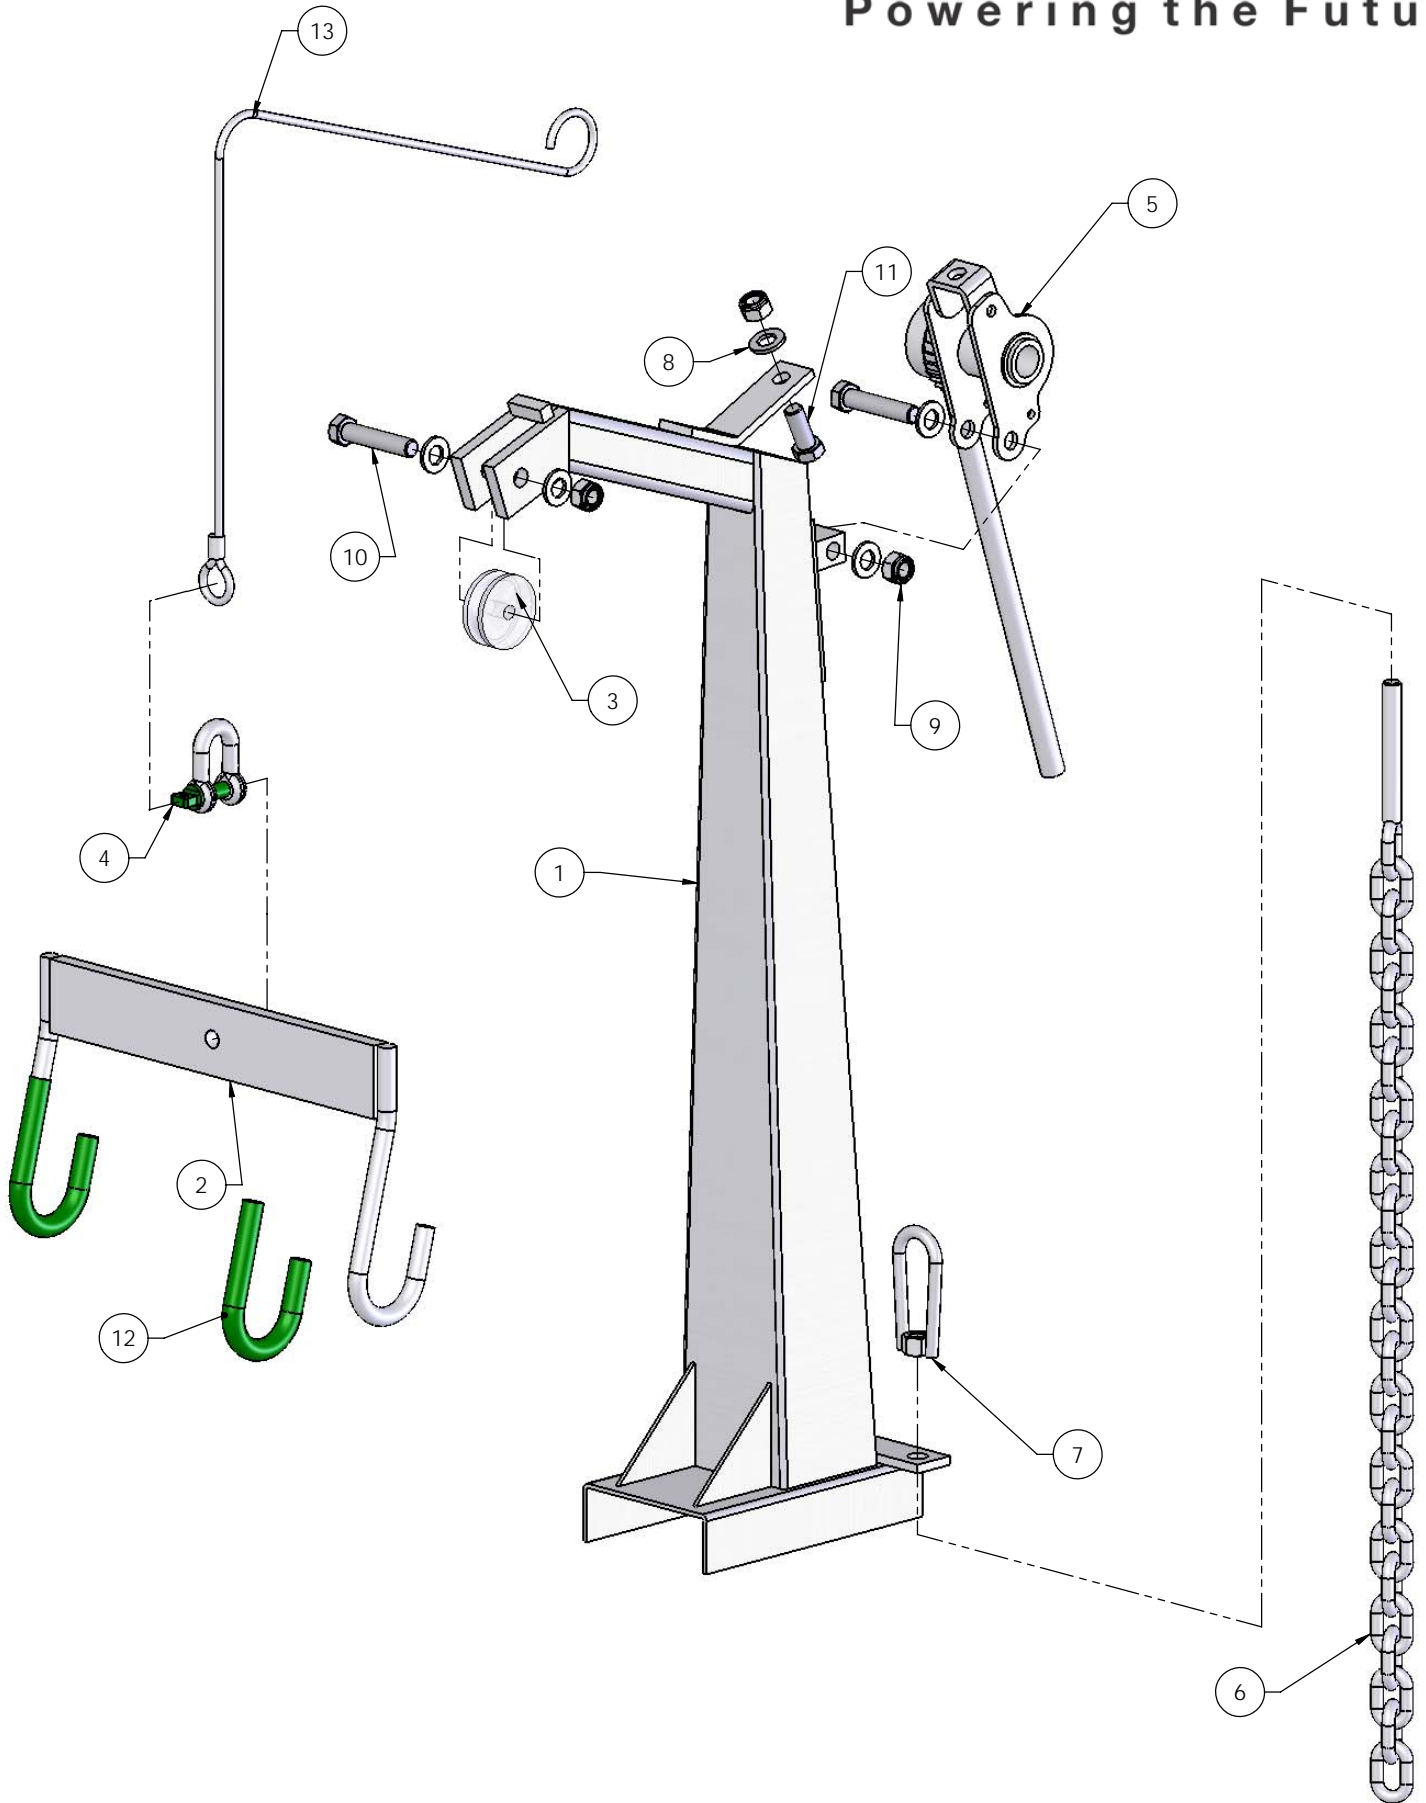

Clydesdale Ltd.

Instal House, 3 Sunbeam Road,
Woburn Road Ind. Est., Kempston,
Bedfordshire MK42 7BZ
United Kingdom

Tel: +44 (01234) 855855
Fax: +44 (01234) 855800
E-mail: sales@clydesdale.ltd.uk
www.clydesdale.ltd.uk

ITEM NO.	PART NUMBER	DESCRIPTION	QTY.
1	ZZ 1021 00	CONDUCTOR LIFTER BODY	1
2	ZZ 1021 03	SHACKLE BAR	1
3	ZZ 1021 04	NYLON ROLLER	1
4	CLY 710 GPD 1	SHACKLE DEE GREEN PIN 1000KG	1
5	CLY 700 1000	1000KG PULL-LIFT	1
6	ZZ 1021 01	CHAIN & STUD	1
7	ZZ 1021 02	CHAIN LOOP	1
8	ZZ 110 12	M12 WASHER NORMAL PLATED	5
9	ZZ 120 12	M12 NYLOCK NUT	3
10	ZZ 100 1260	M12 X 60 BOLT HT PLATED	2
11	ZZ 100 1230	M12 X 30 BOLT HT PLATED	1
12	ZZ 1021 05	CONDUCTOR PROTECTOR	2
13	ZZ 1021 06	5MM 6 X 19 IWRC ROPE	1

Clydesdale Ltd.

Instal House, 3 Sunbeam Road,
Woburn Road Ind. Est., Kempston,
Bedfordshire MK42 7BZ
United Kingdom

Tel: +44 (01234) 855855
Fax: +44 (01234) 855800
E-mail: sales@clydesdale.ltd.uk
www.clydesdale.ltd.uk