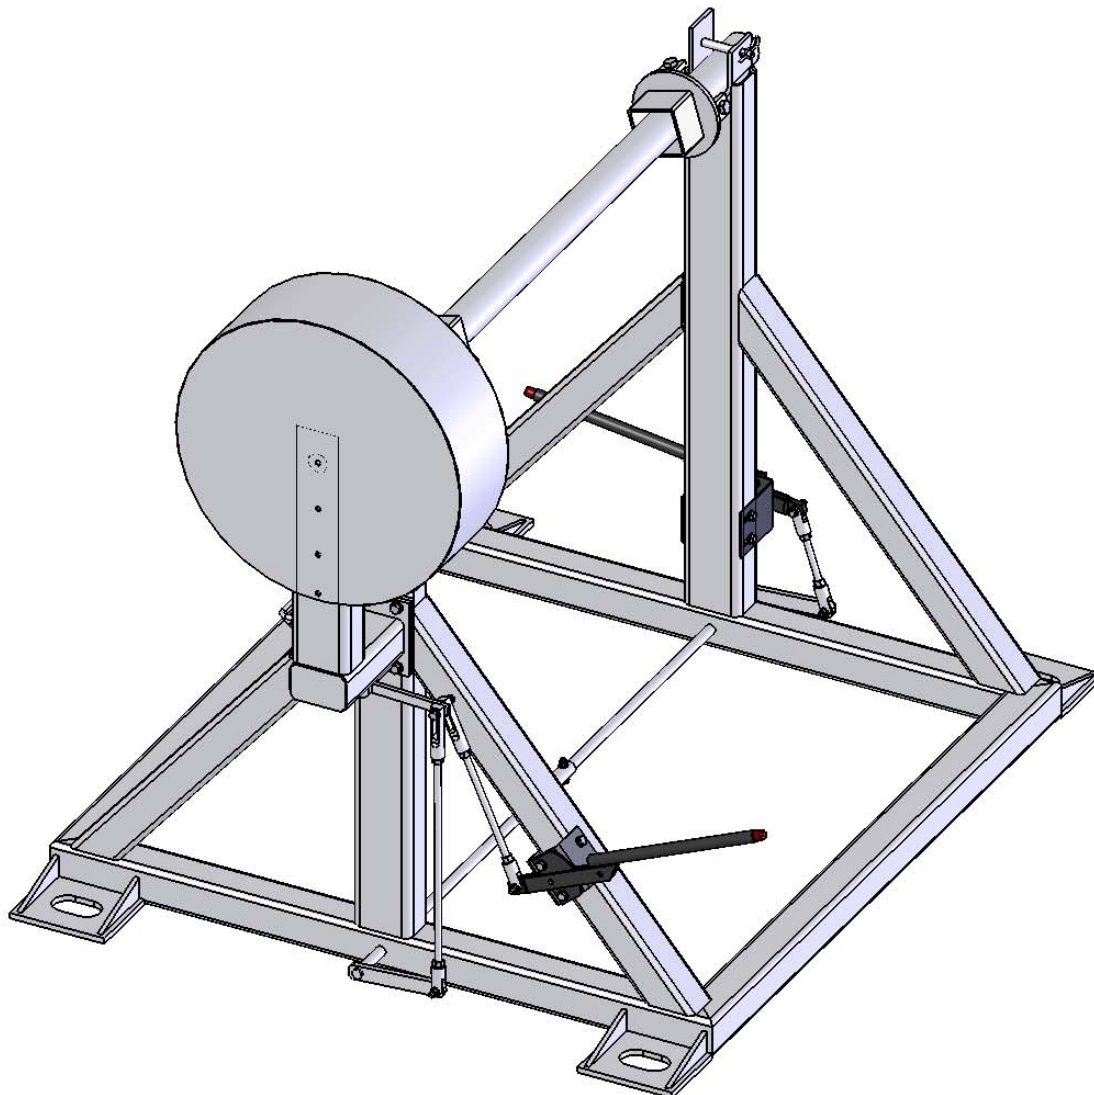

CLY 640 3000

Flatbed Railway Drum Cradle

Illustrated Parts List

Clydesdale Ltd.

Instal House, 3 Sunbeam Road,
Woburn Road Ind. Est., Kempston,
Bedfordshire MK42 7BZ
United Kingdom

Tel: +44 (01234) 855855
Fax: +44 (01234) 855800
E-mail: sales@clydesdale.ltd.uk
www.clydesdale.ltd.uk

ITEM NO.	PART NUMBER	DESCRIPTION	QTY
1	ZZ 640 4107	BRAKE GUARD	1
2	SEE PAGE 4	BRAKE ASSEMBLY	1
3	ZZ 640 4108	BRAKE GUARD REAR COVER	1
4	ZZ 640 3102	SQUARE LOCKING COLLAR	2
5	ZZ 760 0317	UPLIFT PIN NEW	3
6	ZZ 105 04	R CLIP 4MM	3
7	ZZ 640 3101	DRUM SHAFT	1
8	SEE PAGE 3	BRAKE LINKAGE	1
9	ZZ 640 0109	HANDBRAKE MOUNT 2	1
10	ZZ 640 1100	DRUM FRAME	1
11	ZZ 640 0107	HANDBRAKE MOUNT 1	1
12	ZZ 640 0106	HANDBRAKE SPACER	4
37	ZZ 332 0005	COPPER WASHER	7

ITEM NO.	PART NUMBER	DESCRIPTION	BRAKE LINKAGE/ QTY.
20	ZZ 310 204313	HANDBRAKE	2
21	ZZ 640 0101	THREADED PIVOT PIECE	4
22	ZZ 640 0103	LINKAGE STUDDING 1	1
23	ZZ 640 0102	THREADED SLIDING END	2
24	ZZ 640 0104	LINKAGE STUDDING 2	1
25	ZZ 640 0110	TORQUE ARM	2
26	ZZ 640 0108	CROSS MEMBER LINK TUBE	1
27	ZZ 640 0105	LINKAGE STUDDING 3	1