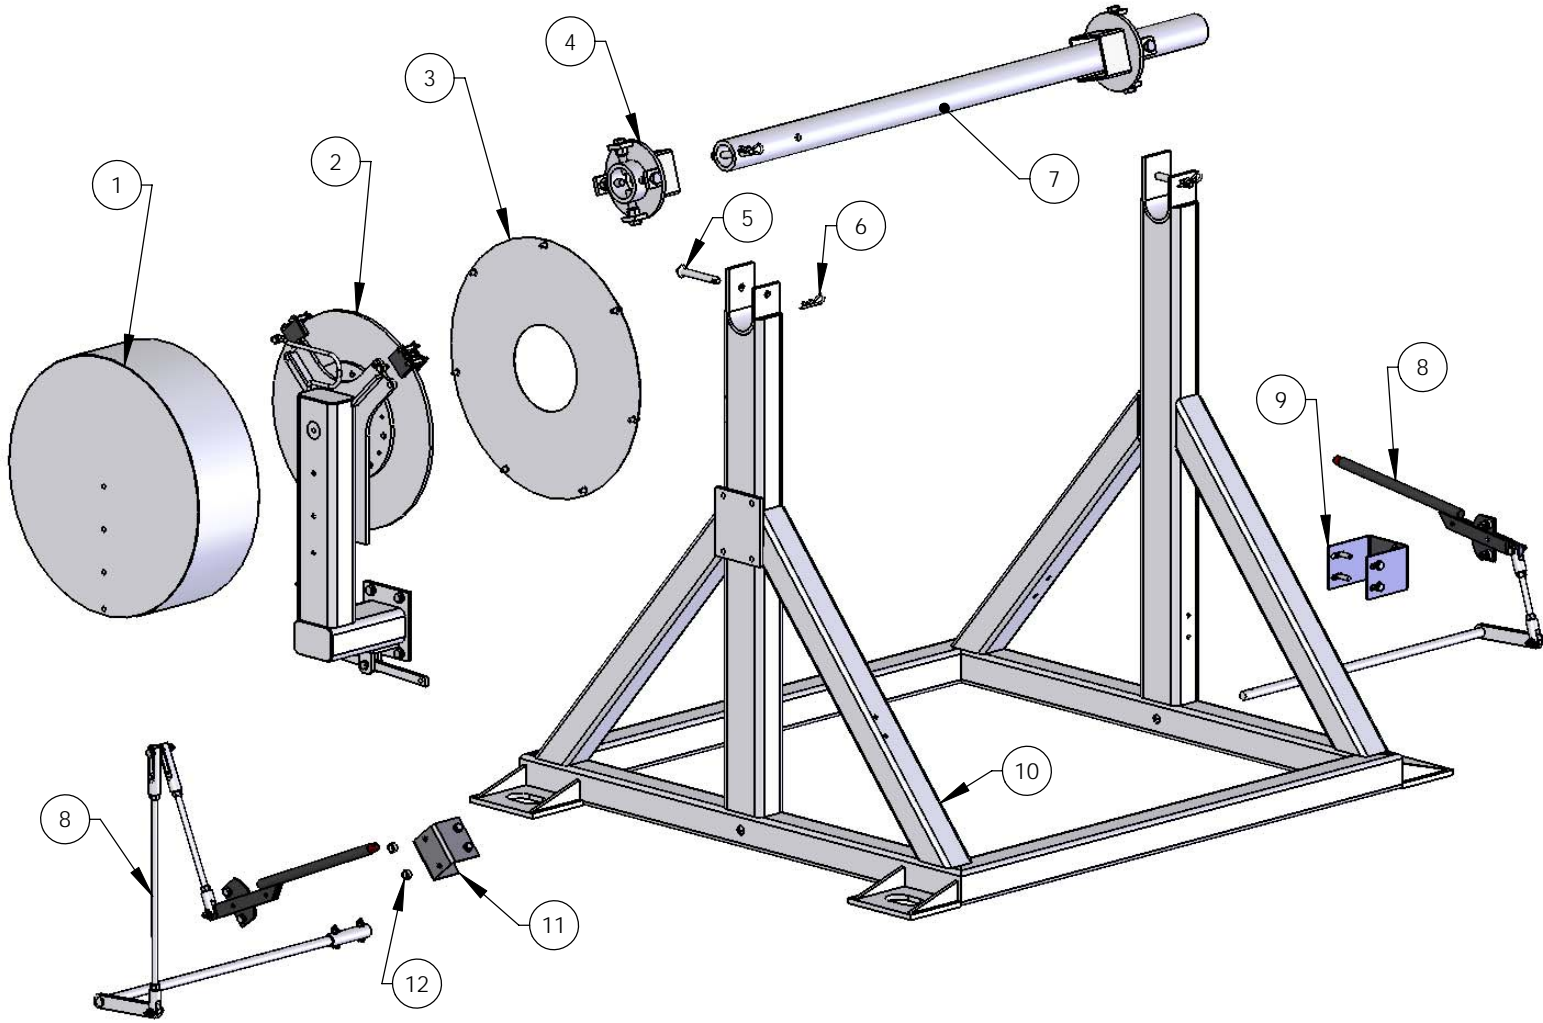

ITEM NO.	PART NUMBER	DESCRIPTION	QTY
1	ZZ 640 4107	BRAKE GUARD	1
2	SEE PAGE 4	BRAKE ASSEMBLY	1
3	ZZ 640 4108	BRAKE GUARD REAR COVER	1
4	ZZ 640 3102	SQUARE LOCKING COLLAR	2
5	ZZ 760 0317	UPLIFT PIN NEW	3
6	ZZ 105 04	R CLIP 4MM	3
7	ZZ 640 3101	DRUM SHAFT	1
8	SEE PAGE 3	BRAKE LINKAGE	1
9	ZZ 640 0109	HANDBRAKE MOUNT 2	1
10	ZZ 640 1100	DRUM FRAME	1
11	ZZ 640 0107	HANDBRAKE MOUNT 1	1
12	ZZ 640 0106	HANDBRAKE SPACER	4
37	ZZ 332 0005	COPPER WASHER	7

ITEM NO.	PART NUMBER	DESCRIPTION	BRAKE LINKAGE/ QTY.
20	ZZ 310 204313	HANDBRAKE	2
21	ZZ 640 0101	THREADED PIVOT PIECE	4
22	ZZ 640 0103	LINKAGE STUDDING 1	1
23	ZZ 640 0102	THREADED SLIDING END	2
24	ZZ 640 0104	LINKAGE STUDDING 2	1
25	ZZ 640 0110	TORQUE ARM	2
26	ZZ 640 0108	CROSS MEMBER LINK TUBE	1
27	ZZ 640 0105	LINKAGE STUDDING 3	1

DETAIL A
SCALE 1 : 3

ITEM NO.	PART NUMBER	DESCRIPTION	QTY.
40	ZZ 640 4107	BRAKE GUARD	1
41	ZZ 640 4106	BRACKET DISC SPACER	1
42	ZZ 640 4105	BRAKE COVER PLATE	1
43	ZZ 640 4104	BRAKE DISC	1
44	ZZ 140 009	BEARING 6208 2RS	2
45	ZZ 640 4103	BEARING SPACER	1
46	ZZ 640 4102	DISC HUB	1
47	ZZ 640 4108	BRAKE GUARD REAR COVER	1
48	ZZ 640 4109	LEVER BAR	1
49	ZZ 640 4101	BRAKE BRACKET	1
50	ZZ 331 0005	MASTER CYLINDER	1
51	ZZ 332 0009	M-C BOLT DOUBLE	1
52	ZZ 332 0006	BANJO	4
53	ZZ 332 60003	ARMOURED HOSE PER M	1
54	ZZ 320 9001	P-CLIP CABLE GRIP	4
55	ZZ 331 0002	BRAKE CALIPER	2
56	ZZ 331 0001	BRAKE PAD	4
57	ZZ 332 0010	CALIPER BANJO BOLT	2
58	ZZ 332 0005	COPPER WASHER	7