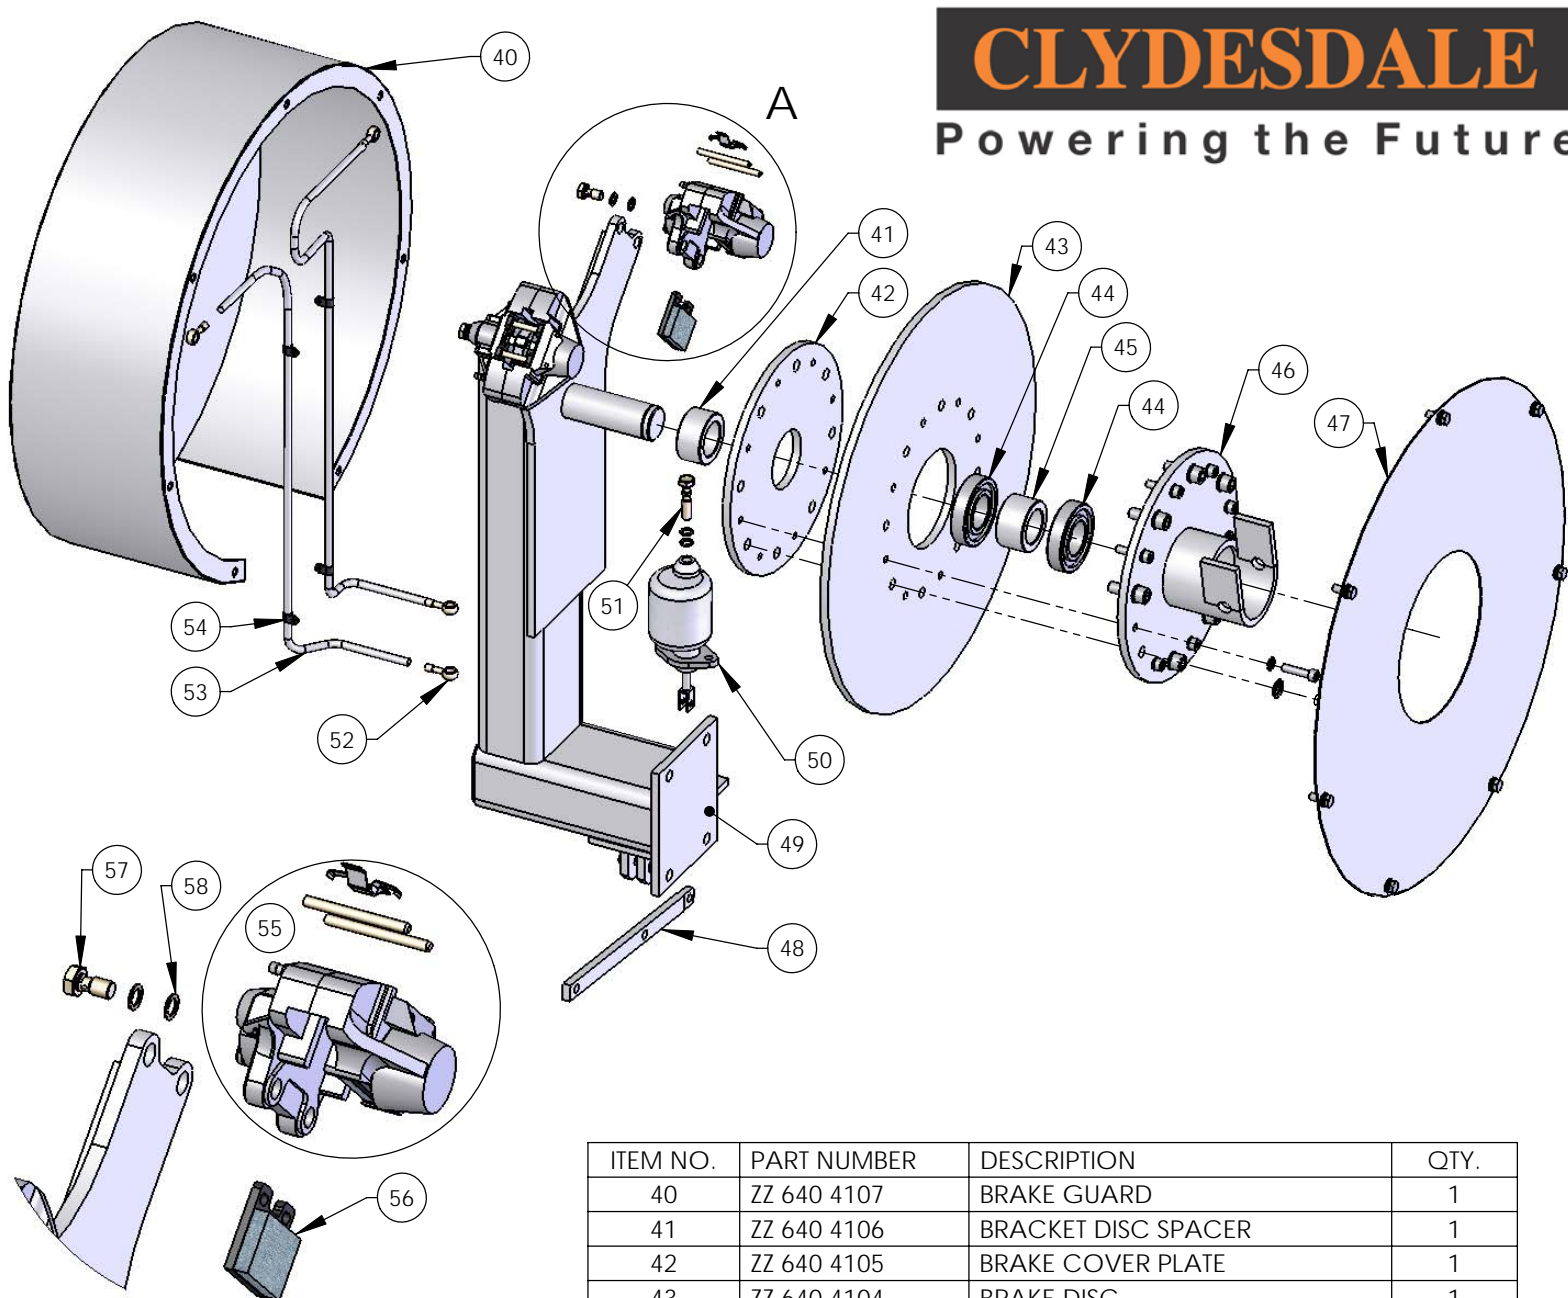

DETAIL A
SCALE 1 : 3

ITEM NO.	PART NUMBER	DESCRIPTION	QTY.
40	ZZ 640 4107	BRAKE GUARD	1
41	ZZ 640 4106	BRACKET DISC SPACER	1
42	ZZ 640 4105	BRAKE COVER PLATE	1
43	ZZ 640 4104	BRAKE DISC	1
44	ZZ 140 009	BEARING 6208 2RS	2
45	ZZ 640 4103	BEARING SPACER	1
46	ZZ 640 4102	DISC HUB	1
47	ZZ 640 4108	BRAKE GUARD REAR COVER	1
48	ZZ 640 4109	LEVER BAR	1
49	ZZ 640 4101	BRAKE BRACKET	1
50	ZZ 331 0005	MASTER CYLINDER	1
51	ZZ 332 0009	M-C BOLT DOUBLE	1
52	ZZ 332 0006	BANJO	4
53	ZZ 332 60003	ARMOURED HOSE PER M	1
54	ZZ 320 9001	P-CLIP CABLE GRIP	4
55	ZZ 331 0002	BRAKE CALIPER	2
56	ZZ 331 0001	BRAKE PAD	4
57	ZZ 332 0010	CALIPER BANJO BOLT	2
58	ZZ 332 0005	COPPER WASHER	7

Clydesdale Ltd.

Instal House, 3 Sunbeam Road,
Woburn Road Ind. Est., Kempston,
Bedfordshire MK42 7BZ
United Kingdom

Tel: +44 (01234) 855855
Fax: +44 (01234) 855800
E-mail: sales@clydesdale.ltd.uk
www.clydesdale.ltd.uk