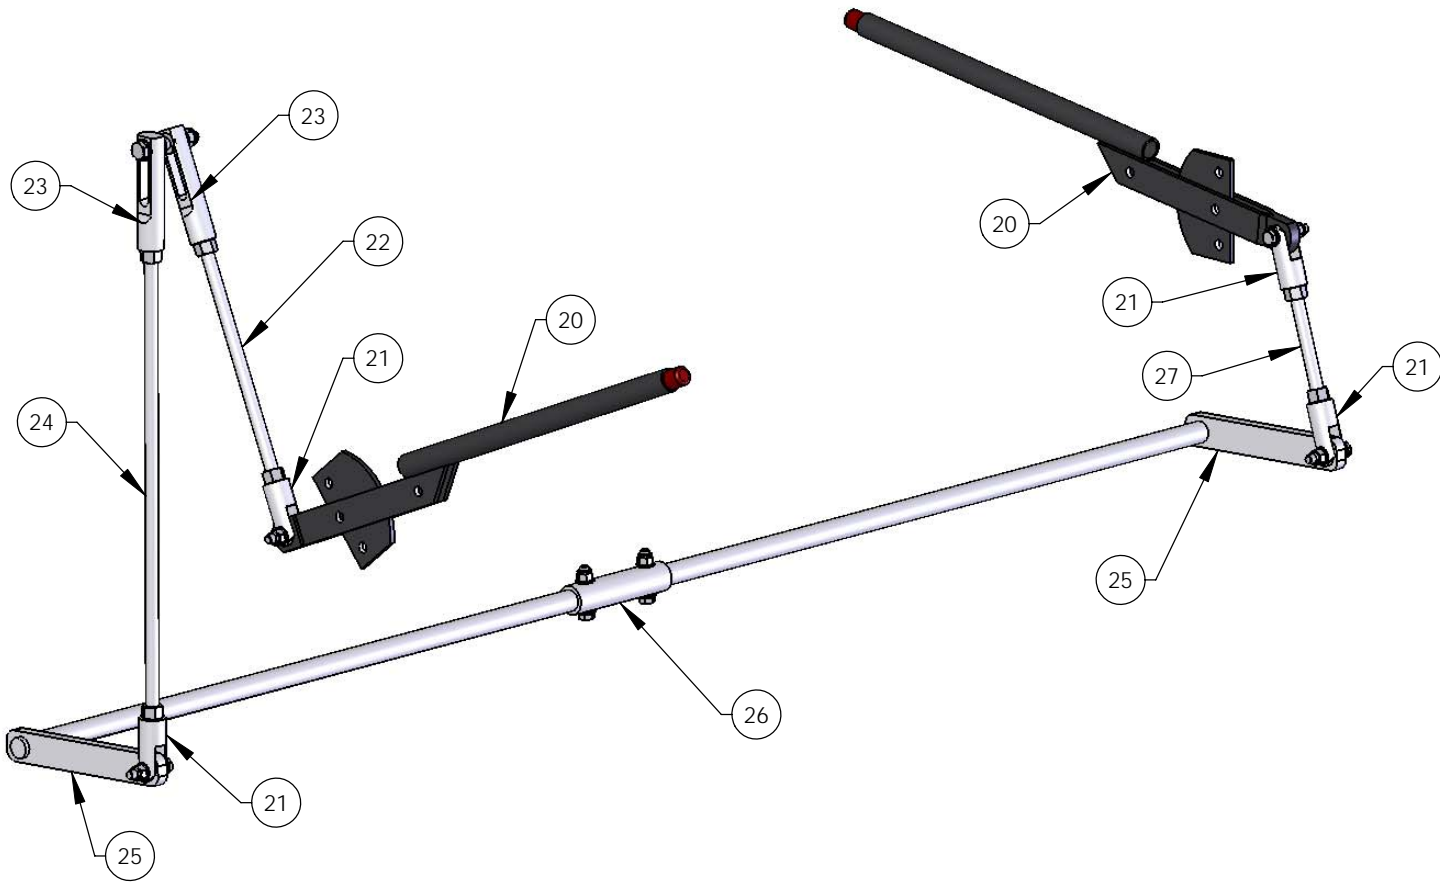

CLY 640 3000

Flatbed Railway Drum Cradle

Illustrated Parts List

Clydesdale Ltd.

Instal House, 3 Sunbeam Road,
Woburn Road Ind. Est., Kempston,
Bedfordshire MK42 7BZ
United Kingdom

Tel: +44 (01234) 855855
Fax: +44 (01234) 855800
E-mail: sales@clydesdale.ltd.uk
www.clydesdale.ltd.uk

ITEM NO.	PART NUMBER	DESCRIPTION	QTY
1	ZZ 640 4107	BRAKE GUARD	1
2	SEE PAGE 4	BRAKE ASSEMBLY	1
3	ZZ 640 4108	BRAKE GUARD REAR COVER	1
4	ZZ 640 3102	SQUARE LOCKING COLLAR	2
5	ZZ 760 0317	UPLIFT PIN NEW	3
6	ZZ 105 04	R CLIP 4MM	3
7	ZZ 640 3101	DRUM SHAFT	1
8	SEE PAGE 3	BRAKE LINKAGE	1
9	ZZ 640 0109	HANDBRAKE MOUNT 2	1
10	ZZ 640 1100	DRUM FRAME	1
11	ZZ 640 0107	HANDBRAKE MOUNT 1	1
12	ZZ 640 0106	HANDBRAKE SPACER	4
37	ZZ 332 0005	COPPER WASHER	7

ITEM NO.	PART NUMBER	DESCRIPTION	BRAKE LINKAGE/ QTY.
20	ZZ 310 204313	HANDBRAKE	2
21	ZZ 640 0101	THREADED PIVOT PIECE	4
22	ZZ 640 0103	LINKAGE STUDDING 1	1
23	ZZ 640 0102	THREADED SLIDING END	2
24	ZZ 640 0104	LINKAGE STUDDING 2	1
25	ZZ 640 0110	TORQUE ARM	2
26	ZZ 640 0108	CROSS MEMBER LINK TUBE	1
27	ZZ 640 0105	LINKAGE STUDDING 3	1

DETAIL A
SCALE 1 : 3

ITEM NO.	PART NUMBER	DESCRIPTION	QTY.
40	ZZ 640 4107	BRAKE GUARD	1
41	ZZ 640 4106	BRACKET DISC SPACER	1
42	ZZ 640 4105	BRAKE COVER PLATE	1
43	ZZ 640 4104	BRAKE DISC	1
44	ZZ 140 009	BEARING 6208 2RS	2
45	ZZ 640 4103	BEARING SPACER	1
46	ZZ 640 4102	DISC HUB	1
47	ZZ 640 4108	BRAKE GUARD REAR COVER	1
48	ZZ 640 4109	LEVER BAR	1
49	ZZ 640 4101	BRAKE BRACKET	1
50	ZZ 331 0005	MASTER CYLINDER	1
51	ZZ 332 0009	M-C BOLT DOUBLE	1
52	ZZ 332 0006	BANJO	4
53	ZZ 332 60003	ARMOURED HOSE PER M	1
54	ZZ 320 9001	P-CLIP CABLE GRIP	4
55	ZZ 331 0002	BRAKE CALIPER	2
56	ZZ 331 0001	BRAKE PAD	4
57	ZZ 332 0010	CALIPER BANJO BOLT	2
58	ZZ 332 0005	COPPER WASHER	7