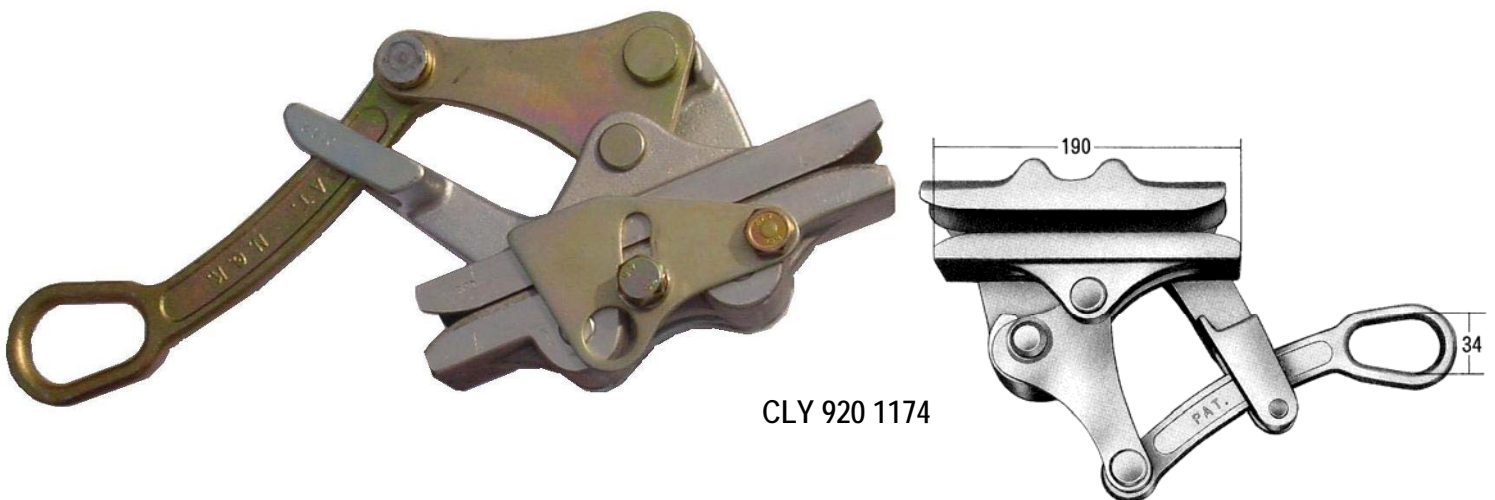

CLY 920 1174

Clydesdale Ltd.

Instal House, 3 Sunbeam Road,
Woburn Road Ind. Est., Kempston,
Bedfordshire MK42 7BZ
United Kingdom

Tel: +44 (01234) 855855
Fax: +44 (01234) 855800
E-mail: sales@clydesdale.net
www.clydesdale.net