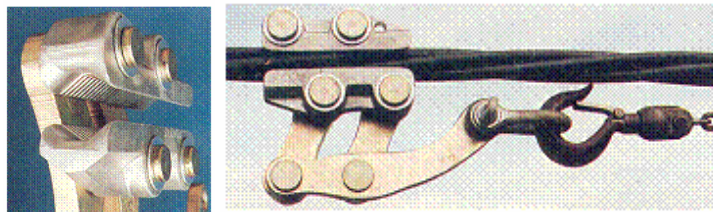

CLY 920 XXXX

'ABC' Come Along Clamps

Data Sheet

Clydesdale come-along clamps are available as either range taking or single size. Rather than having a multitude of Come Along Clamps for the various sizes of Aerial Bundle Conductor, the Clydesdale Range Taking 'ABC' Come Along Clamps are designed for use with a range of ABC. Zinc plated steel framework ensures strength whilst parallel moving aluminium jaws provide a sure grip on the cable preventing insulation damage. The zinc plating and aluminium mean the clamps are virtually maintenance free. Spring assisted pivot linkage ensures ease of use and positive positioning. The single size come along clamps are much the same as their range taking counterparts but with jaws specifically finished to match the Aerial Bundle Conductor size.

CLY 920 0695

Part Number	ABC Size	SWL	Weight
CLY 920 0100	2x35/95mm ² to 4x50mm ²	600kg	3.2kg
CLY 920 0200	4x50mm ² to 4x120mm ²	800kg	5.3kg
CLY 920 1174	4x35mm ² to 4x120mm ²	850kg	3kg
CLY 920 0650	2/4x50mm ²	600kg	3.6kg
CLY 920 0695	2/4x95mm ²	850kg	4.7kg