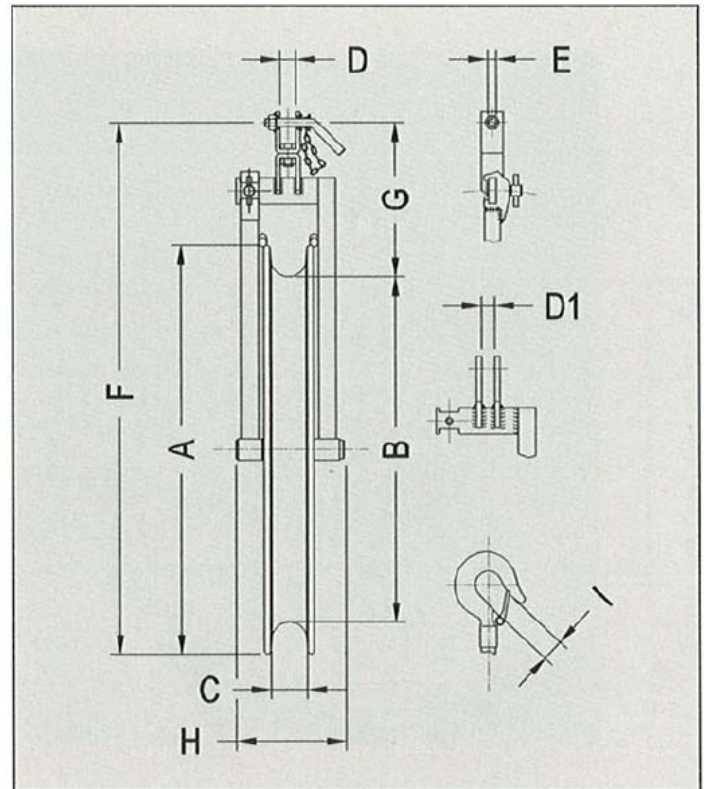

CLY 681 025/* Running Out Block Data Sheet

Single pulley blocks ideal for running out and tensioning of conductors (ABC included). The moulded aluminium sleeve, with interchangeable nylon protection sleeves, is mounted on ball race suspension for smooth running. Swivel hook attachment is standard.

PART NO.	DIMENSIONS										SWL	WEIGHT
	A	B	C	D	D1	E	F	G	H	I	kg	kg
CLY 681 025/1	300	230	38	21	20	12.5	425	159	115	25	1200	6.5
CLY 681 025/2	440	350	48	21	20	12.5	565	168.5	130	25	1500	9.7
CLY 681 025/3	770	650	68	30	25	16.5	1000	290	206	33	2000	28.5
CLY 681 025/4	920	800	68	30	25	16.5	1155	296	200	33	2000	34