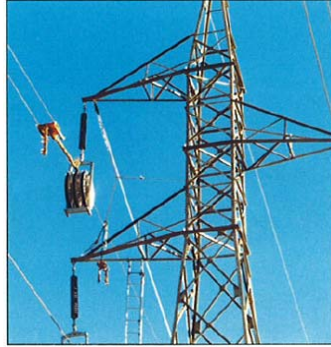

CLY 681 025/* Running Out Block Data Sheet

Single pulley blocks ideal for running out and tensioning of conductors (ABC included). The moulded aluminium sleeve, with interchangeable nylon protection sleeves, is mounted on ball race suspension for smooth running. Swivel hook attachment is standard.

PART NO.	DIMENSIONS										SWL	WEIGHT
	A	B	C	D	D1	E	F	G	H	I	kg	kg
CLY 681 025/1	300	230	38	21	20	12.5	425	159	115	25	1200	6.5
CLY 681 025/2	440	350	48	21	20	12.5	565	168.5	130	25	1500	9.7
CLY 681 025/3	770	650	68	30	25	16.5	1000	290	206	33	2000	28.5
CLY 681 025/4	920	800	68	30	25	16.5	1155	296	200	33	2000	34