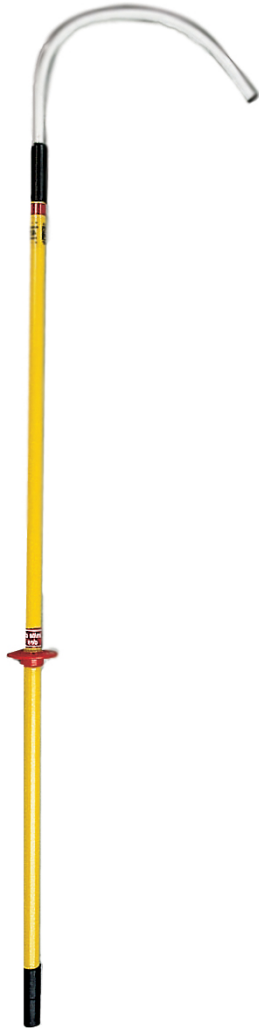

Insulated Rescue Hook

CLY 301 TP12-90

Clydesdale's Insulated Rescue Hook is an invaluable tool for any workplace, used to withdraw an injured worker from a hazardous area. Confined spaces, in vaults or just near electrical cabinets and switchgear are some of the places where this tool is a must.

Featuring foam filled, fiberglass reinforced handle (tested to 50kV per 30cm) for superior electrical insulation and a coated heat treated body hook with an 18" opening that is detachable for easy storage or transport. The stick is available in a standard length of 1970mm although other lengths are available as a special order. Contact us with your requirements.